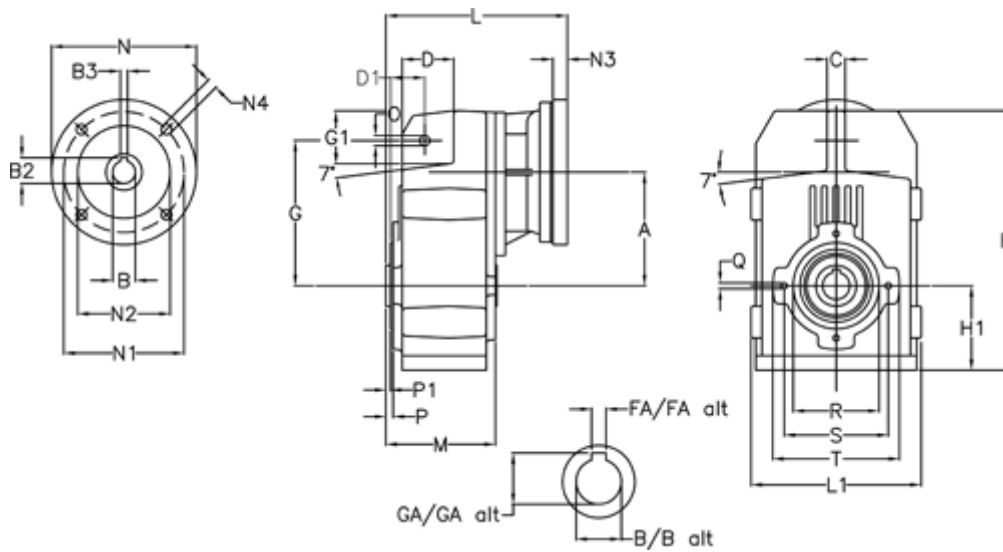

Article number: 29560210543220
 Description: Shaft mounted gear
 A253H35-105,4-P63B5

Measures

A = 128.75	FA = 10	M = 135.5	Q = M10x14
B = 35	G = 162	N = 140	R = 110
B1 = 11	G1 = 58.0	N1 = 115	S = 130
B2 = 12.8	GA = 38.3	N2 = 95	T = 150
B3 = 4	H = 290.5	N4 = M8x19	
C = 20	H1 = 93.5	O = 13	
D = 57.0	L = 213.0	P = 6.0	
D1 = 43.5	L1 = 188	P1 = 3.5	